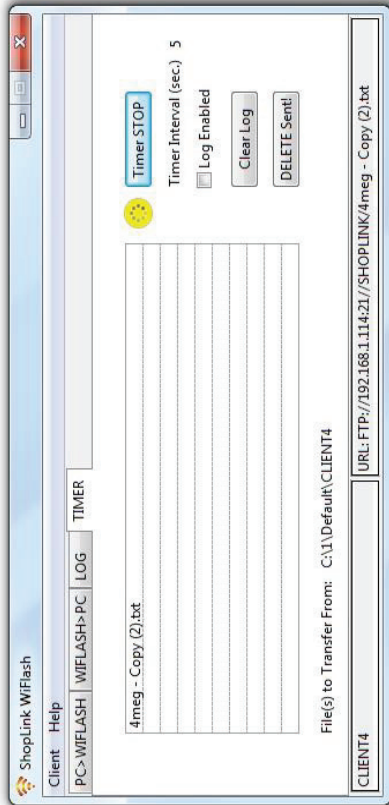

HIGHLAND DNC, LLC.

WIRELESS SHOPLINK FLASH 2.0

ShopLink FLASH 2.0 + WiFi (WiFi enabled flash drive) = WIRELESS SHOPLINK FLASH 2.0

WiFiFlash is a WiFi enabled flash drive. Plugged into your ShopLink FLASH 2.0 box gives it WiFi capability. ShopLink WiFiFlash FREE software, included. Highland will remote into your internet connected computer and set it all up for free. ShopLink WiFiFlash can select and send files using a explorer like interface or you can set up a automatic transfer folder on the network for each ShopLink WiFiFlash. Drag and drop or copy and paste a file into this folder and it ends up as the default SEND.TXT in FOLDER0 of the Shoplink FLASH 2.0 box. The WiFiFlash for ShopLink FLASH 2.0 is \$199.00(+ shipping) per ShopLink FLASH 2.0 unit. You would need to implement wireless in the shop where you should have 3 to 4 bar signal strength at each machine.