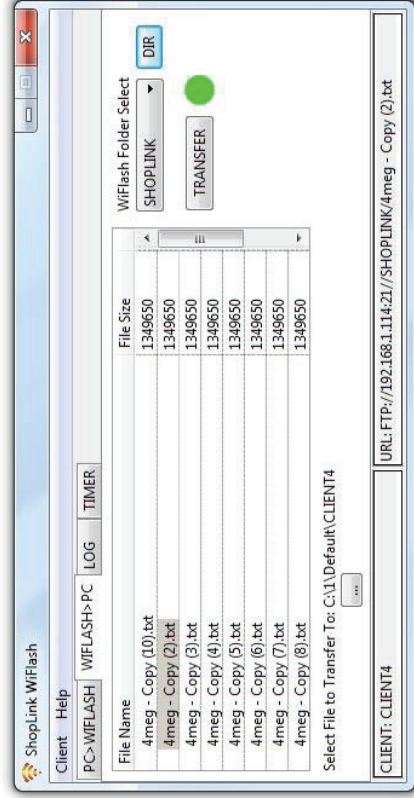

HIGHLAND DNC, LLC.

WIRELESS SHOPLINK FLASH 2.0

ShopLink FLASH 2.0 + WiFi (WiFi enabled flash drive) = WIRELESS SHOPLINK FLASH 2.0

WiFiFlash is a WiFi enabled flash drive. Plugged into your ShopLink FLASH 2.0 box gives it WiFi capability. ShopLink WiFiFlash FREE software, included. Highland will remote into your internet connected computer and set it all up for free. ShopLink WiFiFlash can select and send files using a explorer like interface or you can set up a automatic transfer folder on the network for each ShopLink WiFiFlash. Drag and drop or copy and paste a file into this folder and it ends up as the default SEND.TXT in FOLDER0 of the Shoplink FLASH 2.0 box. The WiFiFlash for ShopLink FLASH 2.0 is \$199.00(+ shipping) per ShopLink FLASH 2.0 unit. You would need to implement wireless in the shop where you should have 3 to 4 bar signal strength at each machine.