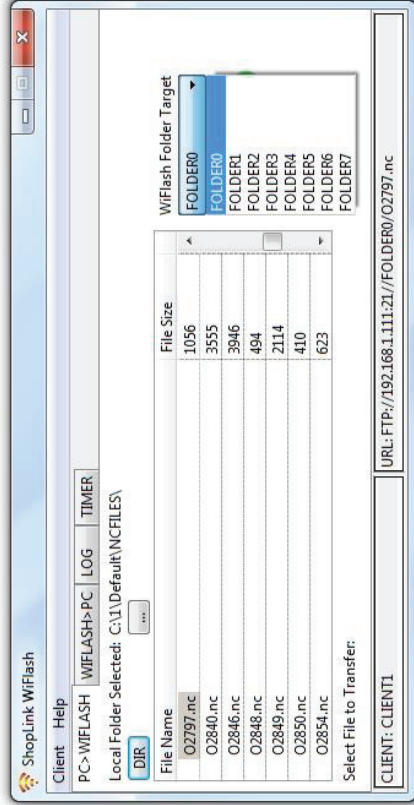

HIGHLAND DNC, LLC.

WIRELESS SHOPLINK FLASH 2.0

ShopLink FLASH 2.0 + WiFi (WiFi enabled flash drive) = WIRELESS SHOPLINK FLASH 2.0

WiFiFlash is a WiFi enabled flash drive. Plugged into your ShopLink FLASH 2.0 box gives it WiFi capability. ShopLink WiFiFlash FREE software, included. Highland will remote into your internet connected computer and set it all up for free. ShopLink WiFiFlash can select and send files using a explorer like interface or you can set up a automatic transfer folder on the network for each ShopLink WiFiFlash. Drag and drop or copy and paste a file into this folder and it ends up as the default SEND.TXT in FOLDER0 of the Shoplink FLASH 2.0 box. The WiFiFlash for ShopLink FLASH 2.0 is \$199.00(+ shipping) per ShopLink FLASH 2.0 unit. You would need to implement wireless in the shop where you should have 3 to 4 bar signal strength at each machine.